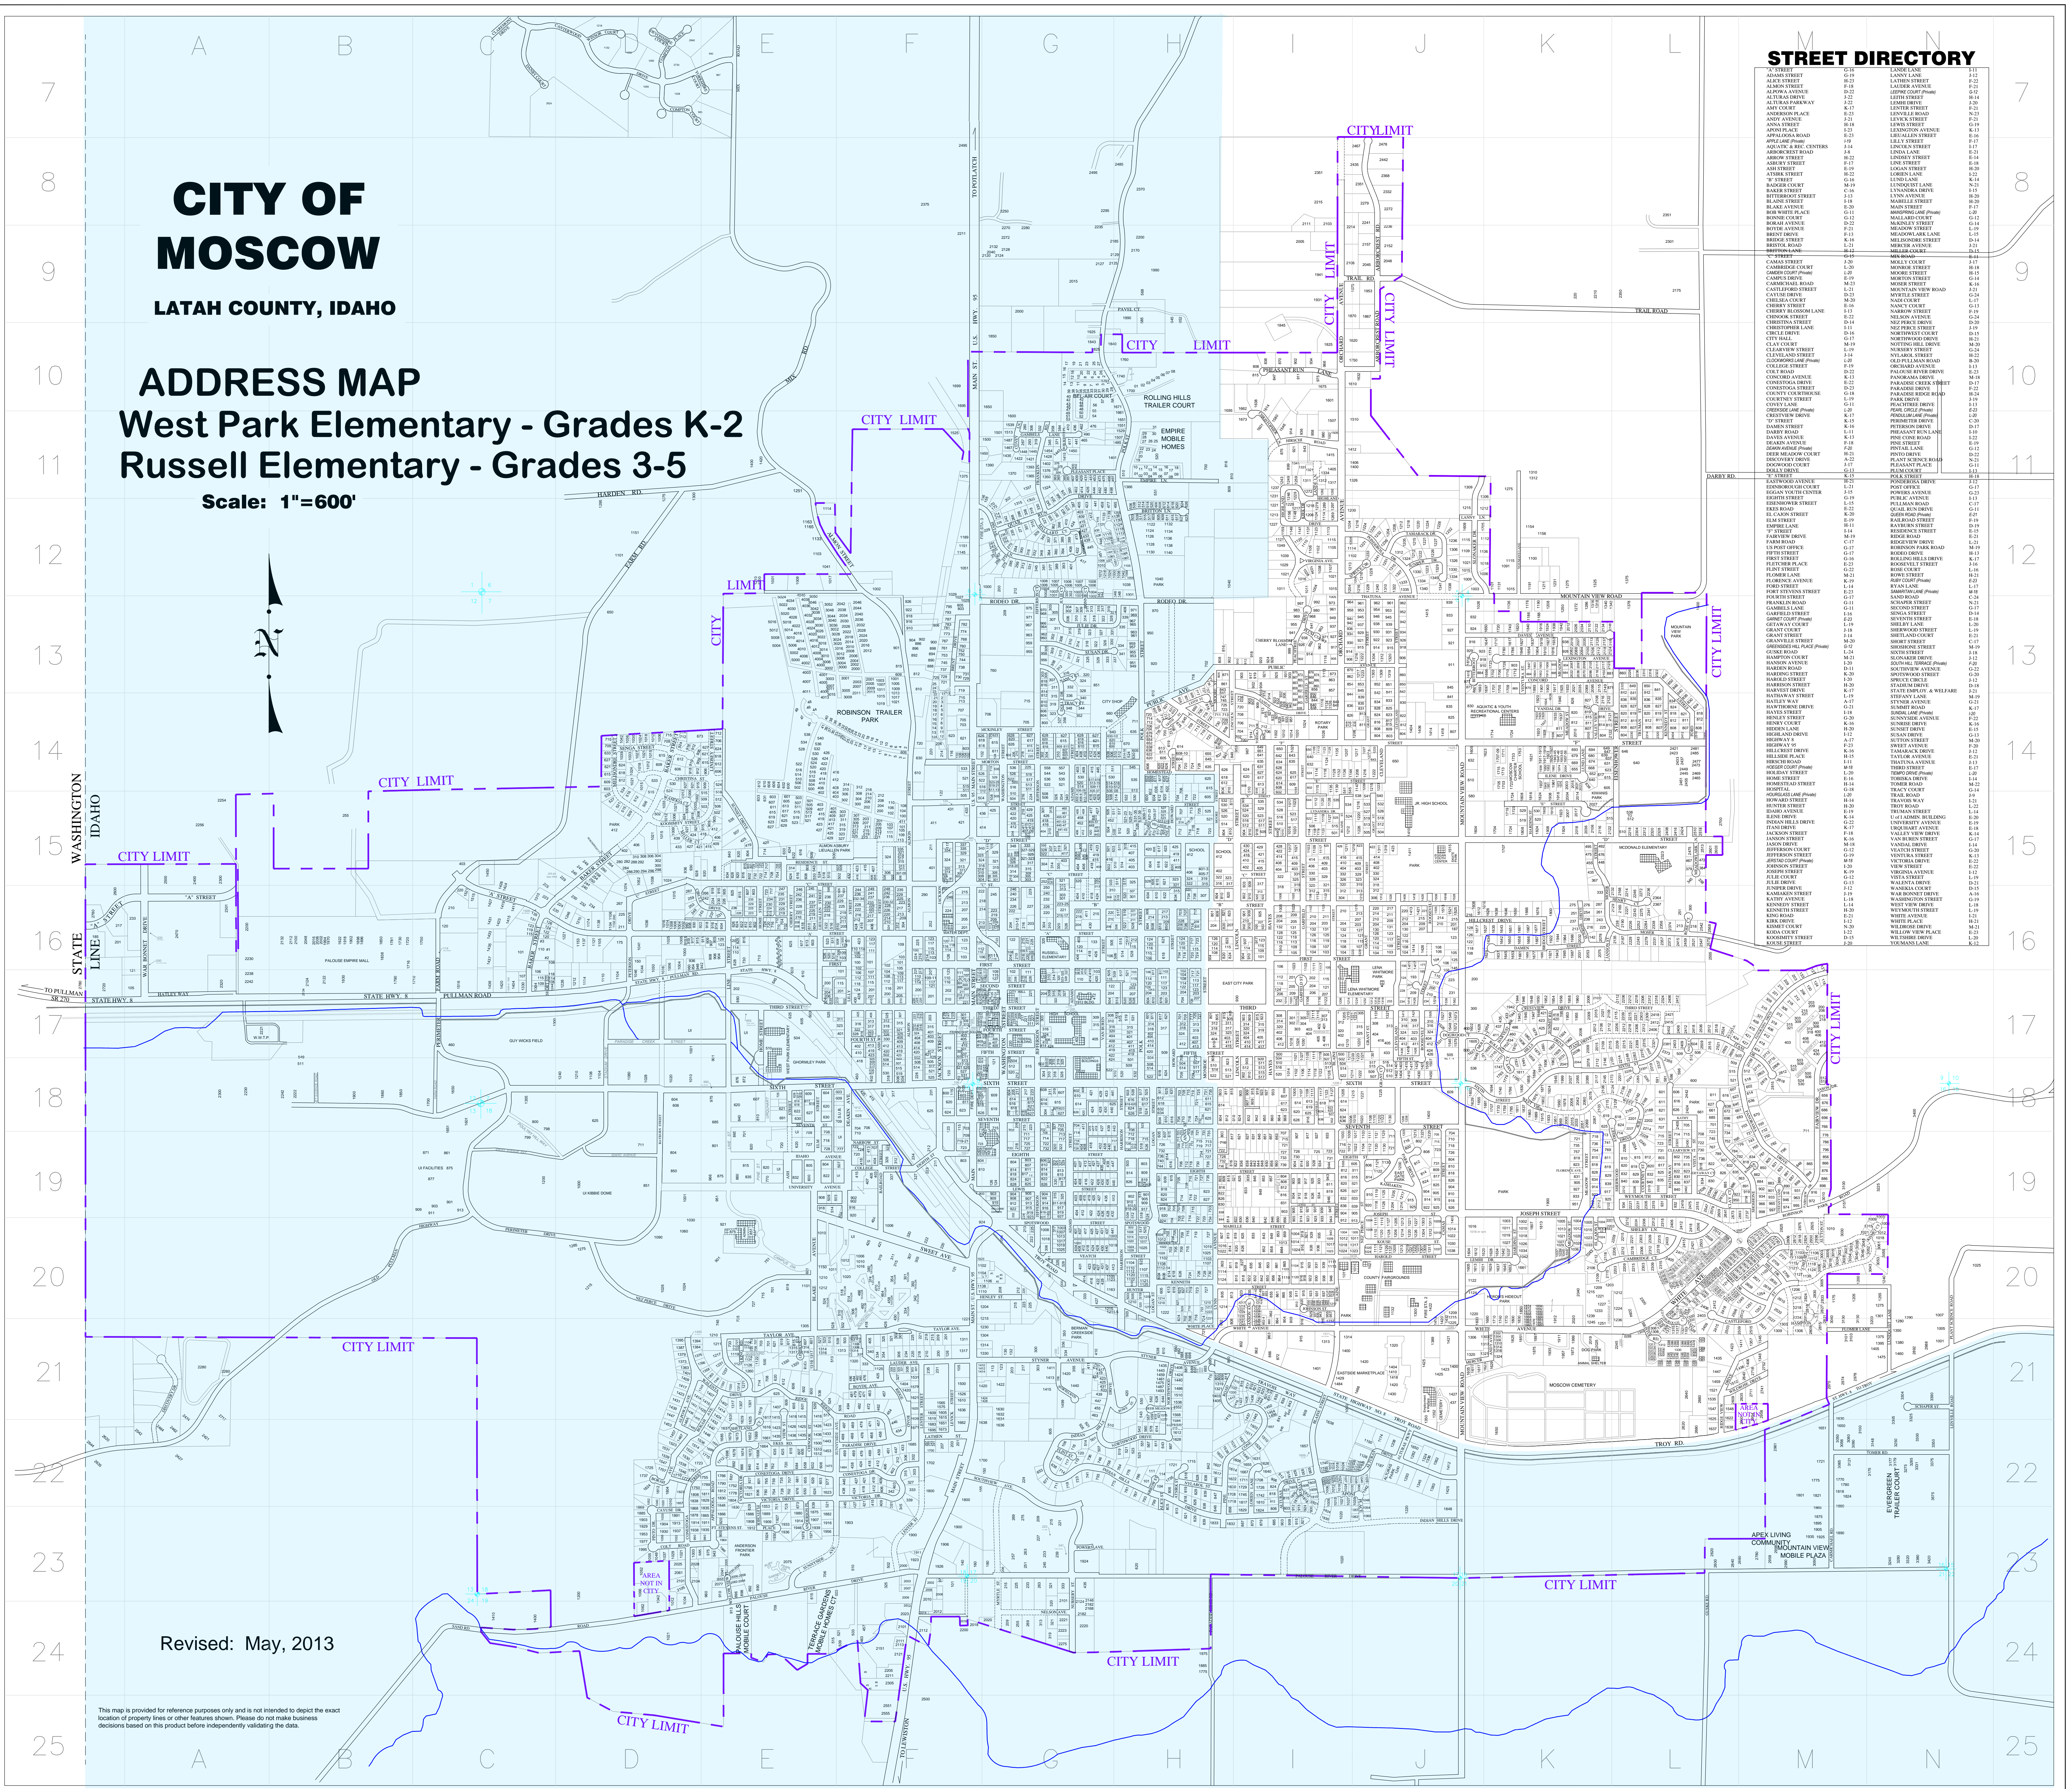

CITY OF MOSCOW

LATAH COUNTY, IDAHO

ADDRESS MAP West Park Elementary - Grades K-2 Russell Elementary - Grades 3-5

Scale: 1"=600'

STREET DIRECTORY

Revised: May, 2013